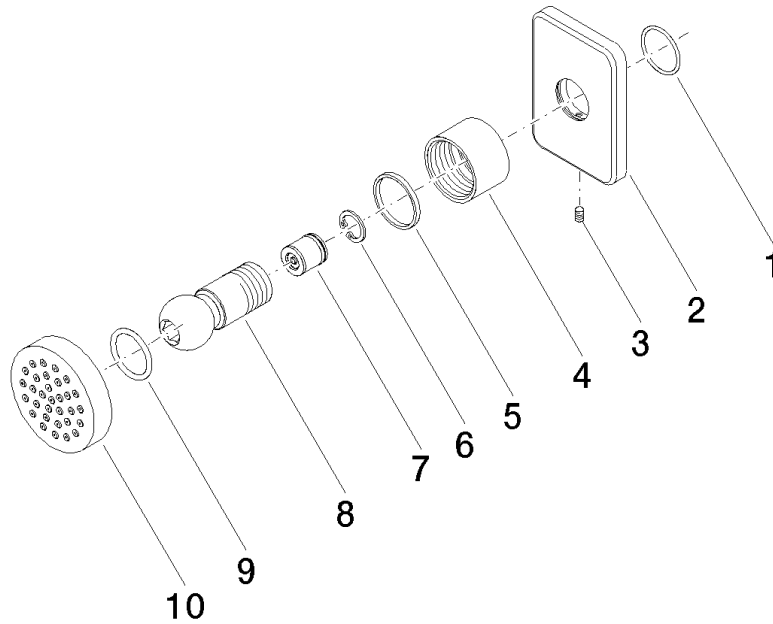

28 528 710

- spray head Ø 55mm
- ball-joint pivotable through 25° (in any direction)
- HORIZONTAL RAIN, max. flow rate 7 l/min (at 3 bar)
- anti-scale system
- rosette 78 x 55 mm
- 1/2" connection

 Chrome

28 528 710-00

 Brushed Platinum

28 528 710-06

To be provided by the customer. Zigbee Gateway!

**Recommended miscellaneous**

**Concealed wall elbow -**

35 085 970 90

- max. recess depth 163 mm
- min. recess depth 90 mm

28 528 710

mm [inches]

Flow rate chart

Certificates

LGA\_38652.

28 528 710

### Spare parts list

No.	Item Number	Name	Quantity used	Delivery time
1	09 14 10 098 90	seal	1	2
2	09 27 71 004-00	rosette	1	10
3	09 31 11 048 90	pin	1	2
4	09 23 30 026-00	nut	1	10
5	09 14 15 010 90	ring	1	2
6	09 16 01 014 90	ring	1	2
7	90 23 01 147 00 90	back-flow preventer	1	2
8	09 21 40 016-00	connection	1	10
9	09 14 10 015 90	seal	2	2