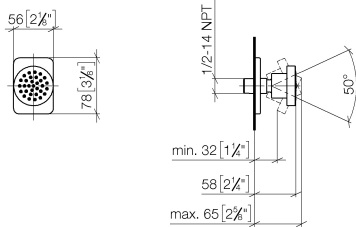

28 528 710

- spray head Ø 55mm
- ball-joint pivotable through 25° (in any direction)
- HORIZONTAL RAIN, max. flow rate 7 l/min (at 3 bar)
- anti-scale system
- rosette 78 x 55 mm
- 1/2" connection

 Chrome

28 528 710-00

 Brushed Platinum

28 528 710-06

To be provided by the customer. Zigbee Gateway!

**Recommended miscellaneous**

**Concealed wall elbow -**

35 085 970 90

- max. recess depth 163 mm
- min. recess depth 90 mm

28 528 710

mm [inches]

Flow rate chart

Certificates

LGA\_38652.

28 528 710

### Spare parts list

No.	Item Number	Name	Quantity used	Delivery time
1	09 14 10 098 90	seal	1	2
2	09 27 71 004-00	rosette	1	10
3	09 31 11 048 90	pin	1	2
4	09 23 30 026-00	nut	1	10
5	09 14 15 010 90	ring	1	2
6	09 16 01 014 90	ring	1	2
7	90 23 01 147 00 90	back-flow preventer	1	2
8	09 21 40 016-00	connection	1	10
9	09 14 10 015 90	seal	2	2